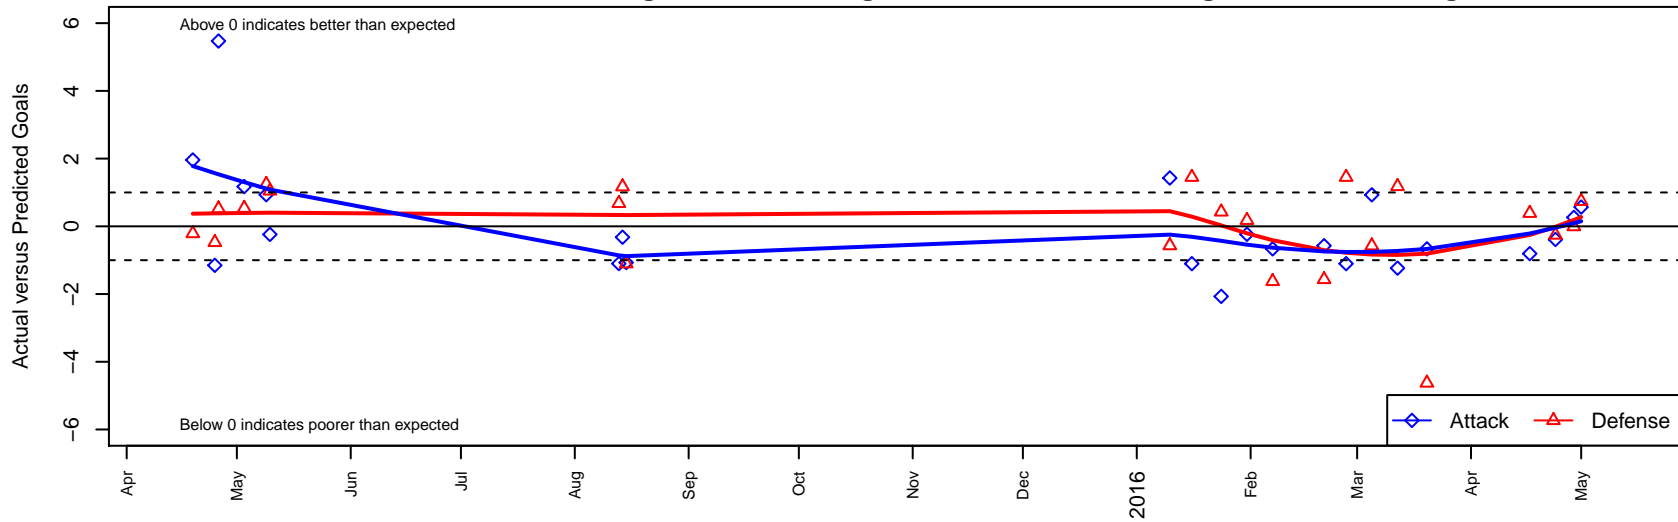

MIFC Force G98

Mercer Island FC
 Mercer Island, WA
 G98 total strength=1367
 attack=7.95 defense=6.4
 fall league = NPSL G Div 1 U17
 notes= Norens 2015

alt names used:
 MIFC Force 98 359/Noren
 MERCER ISLAND FC FORCE (TBA)
 MIFC Force '98 359/Noren
 MIFC Force 98 359/Norens

Venues played:
 2015 2014 WYS Presidents Cup G98 Division :
 2015 Bigfoot Gold U17
 2015 NPSL G Division 1 U17
 2015 WYS Presidents Cup G98 Div 2

MIFC Force G98
 Dots are actual minus expected GF (blue circles) and GA (red triangles).
 Blue line is smoothed change in attack strength. Red is smoothed change in defense strength.

**attack and defense variance (black dot)
relative to other teams
and top 10 in region**

**attack and defense rating
relative to others at age
and all opponents in last 13 months**

Performance relative to 13 month average