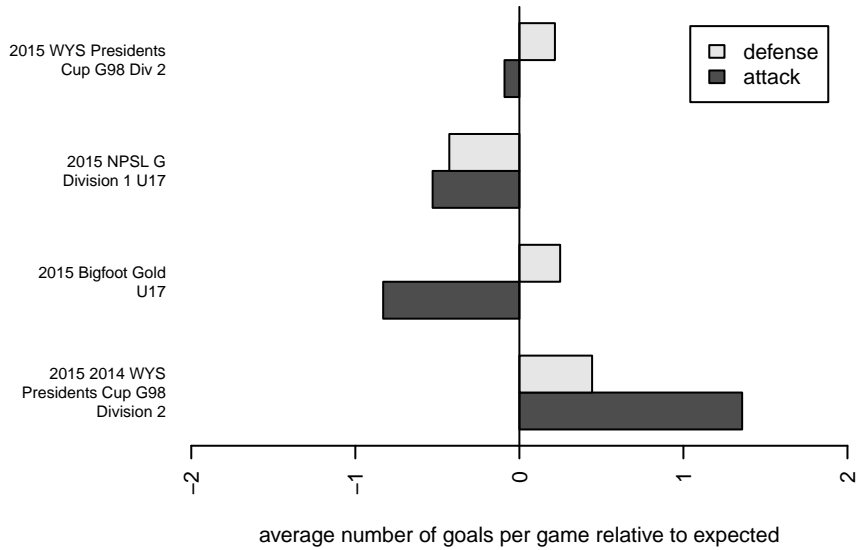

MIFC Force G98

Mercer Island FC
 Mercer Island, WA
 G98 total strength=1367
 attack=7.95 defense=6.4
 fall league = NPSL G Div 1 U17
 notes= Norens 2015

alt names used:
 MIFC Force 98 359/Noren
 MERCER ISLAND FC FORCE (TBA)
 MIFC Force '98 359/Noren
 MIFC Force 98 359/Norens

Venues played:
 2015 2014 WYS Presidents Cup G98 Division :
 2015 Bigfoot Gold U17
 2015 NPSL G Division 1 U17
 2015 WYS Presidents Cup G98 Div 2

MIFC Force G98
 Dots are actual minus expected GF (blue circles) and GA (red triangles).
 Blue line is smoothed change in attack strength. Red is smoothed change in defense strength.

**attack and defense variance (black dot)
relative to other teams
and top 10 in region**

**attack and defense rating
relative to others at age
and all opponents in last 13 months**

Performance relative to 13 month average