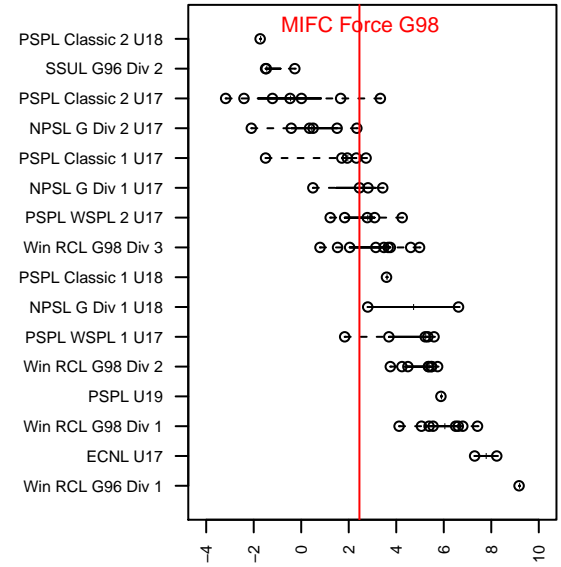

MIFC Force G98

Mercer Island FC
 Mercer Island, WA
 G98 total strength=1367
 attack=7.95 defense=6.4
 fall league = NPSL G Div 1 U17
 notes= Norens 2015

alt names used:
 MIFC Force 98 359/Noren
 MERCER ISLAND FC FORCE (TBA)
 MIFC Force '98 359/Noren
 MIFC Force 98 359/Norens

Venues played:
 2015 2014 WYS Presidents Cup G98 Division :
 2015 Bigfoot Gold U17
 2015 NPSL G Division 1 U17
 2015 WYS Presidents Cup G98 Div 2

MIFC Force G98
 Dots are actual minus expected GF (blue circles) and GA (red triangles).
 Blue line is smoothed change in attack strength. Red is smoothed change in defense strength.

**attack and defense variance (black dot)
relative to other teams
and top 10 in region**

**attack and defense rating
relative to others at age
and all opponents in last 13 months**

Performance relative to 13 month average